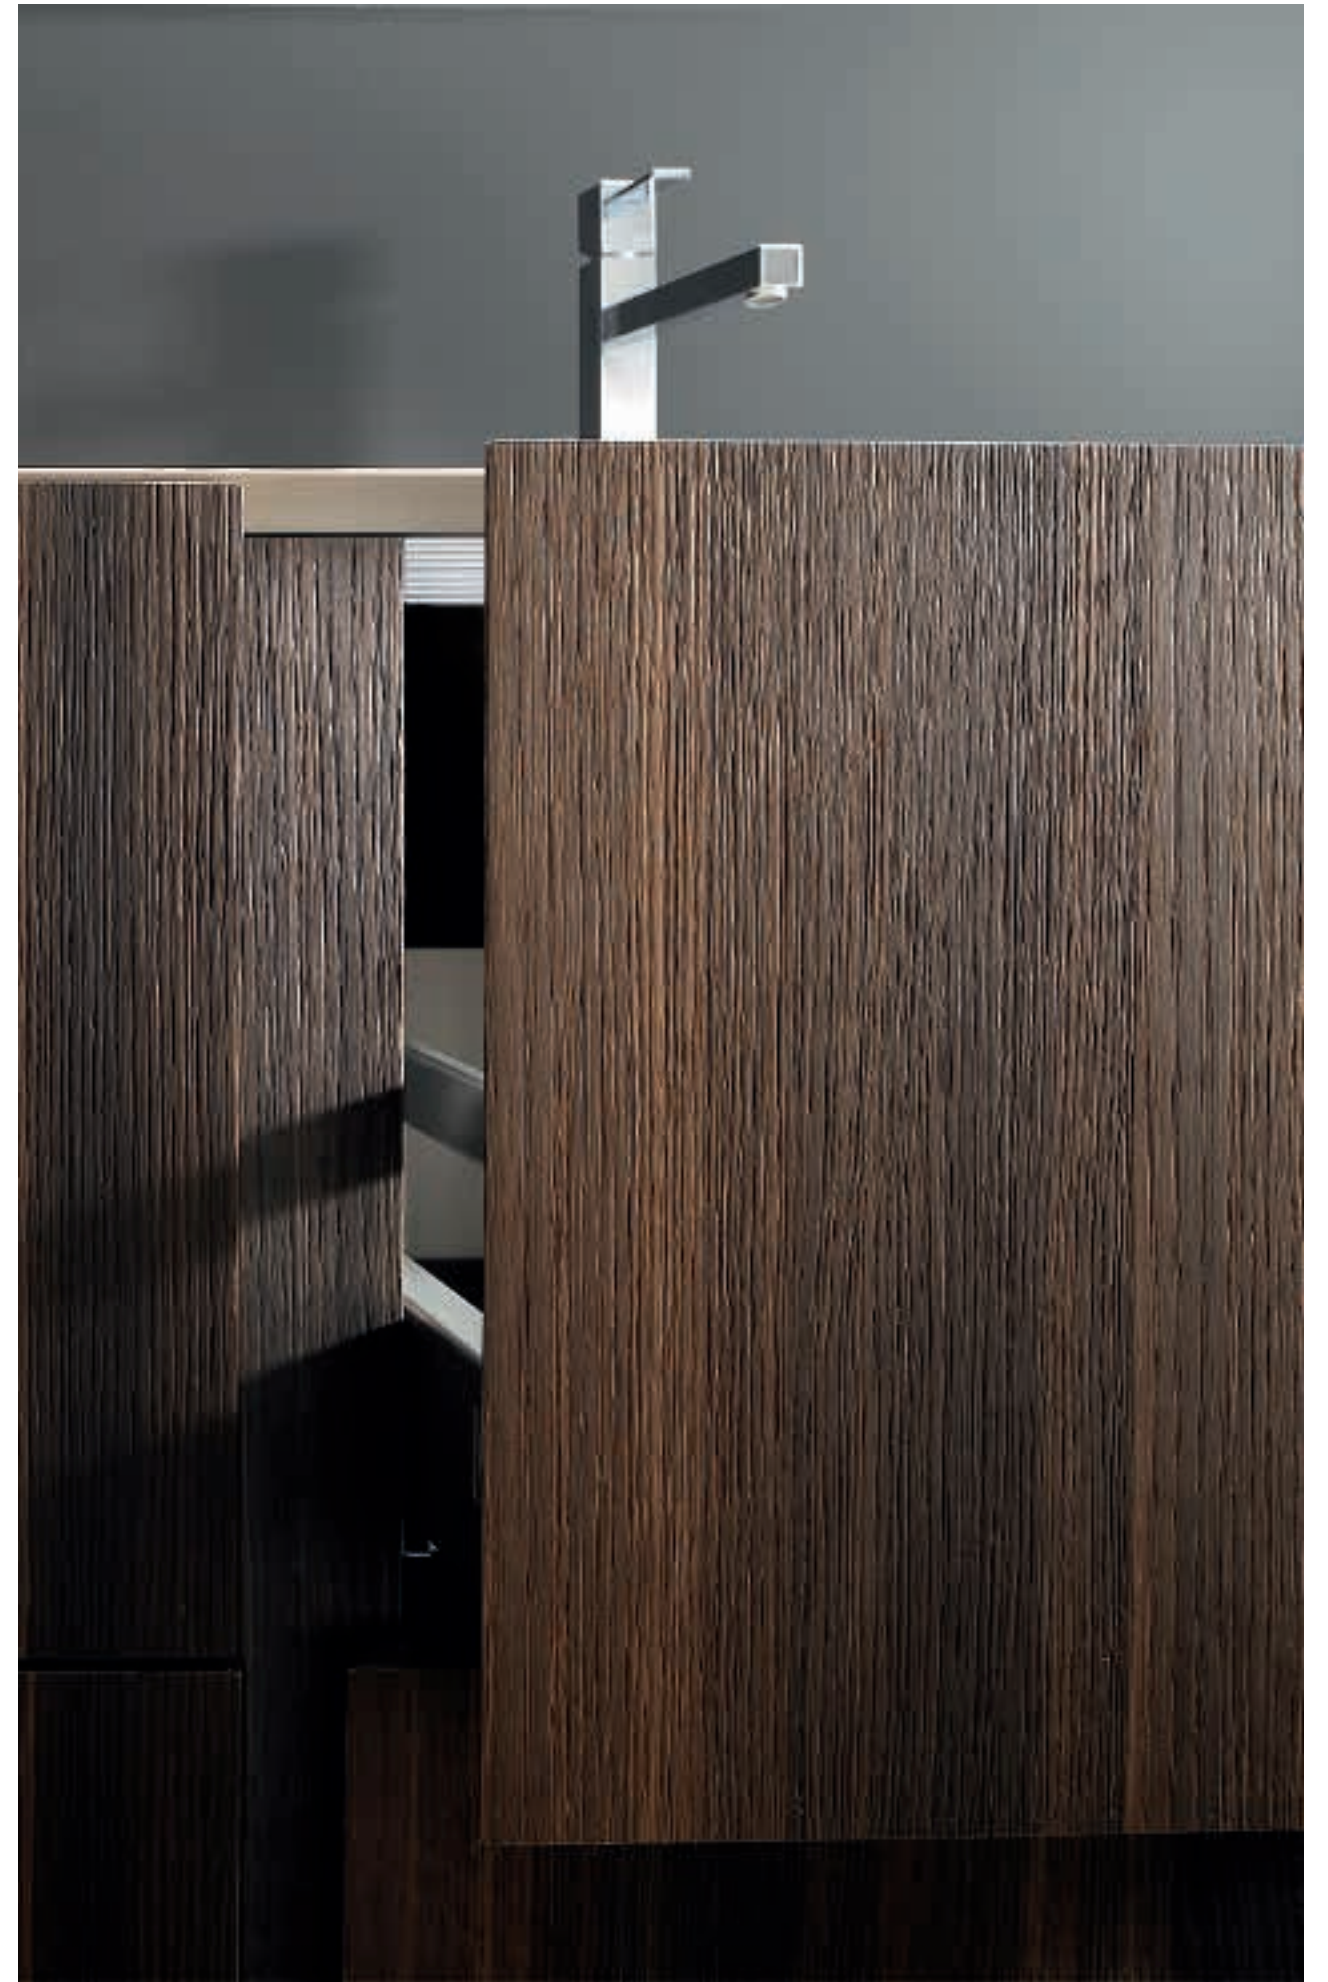

COMPOSIZIONE 19 . 01